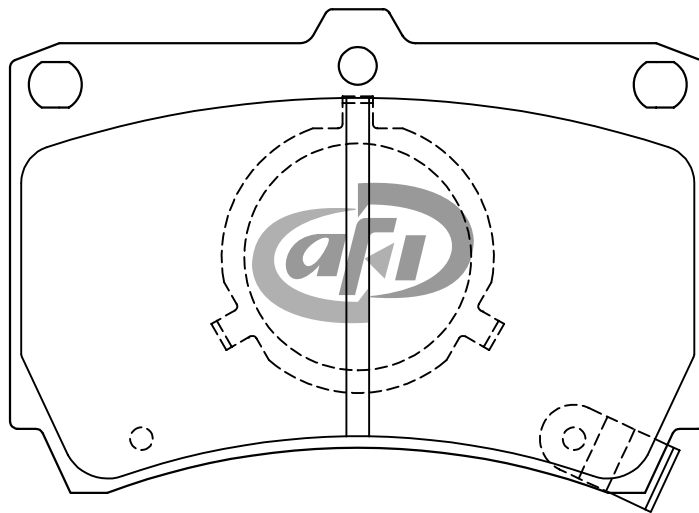

AUTOMOTIVE DISC PAD IDENTIFICATION

These pads are **RIGHT** and **LEFT HANDED**.

X = 92.0mm Y= 64.0mm Z= 15.0mm

X = 92.0mm Y= 64.0mm Z= 15.0mm

Part No : **D 3028M**

| Vehicle Make | Model | Year | F / R |
|---------------|------------------------------|------|-------|
| MAZDA FORD | Familia 323 BF, TX3 1.5, 1.6 | 1985 | FRONT |
| | Laser 1.3 BF3VF, 1.5 BF5VF | 1985 | |
| | Laser 1.6 BF6 | 1989 | |