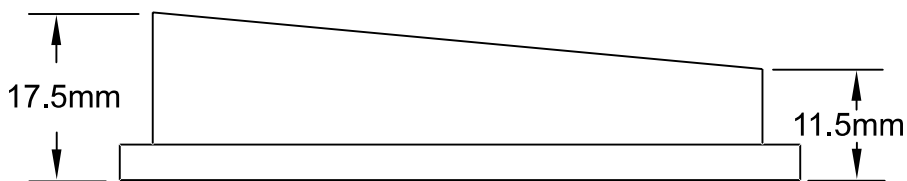

AUTOMOTIVE DISC PAD IDENTIFICATION

2 LEFT PADS

2 RIGHT PADS

X = 90.0mm Y= 54.0mm Z= 11.5mm / (max)17.5mm

Part No : **D 1000**

| Vehicle Make | Model | Year | F / R |
|--------------|--|--------------|-------|
| NISSAN | Bluebird 160J, 180B, PA10 1600SS Bluebird 510, 610, 710 | 1967 1973 | FRONT |