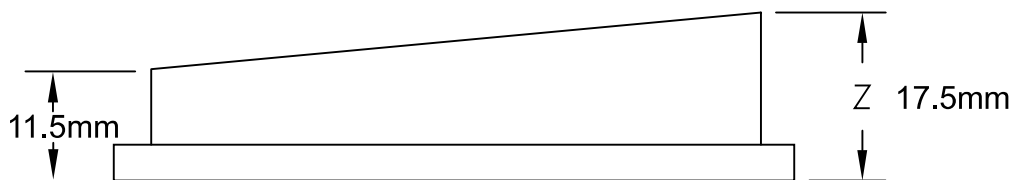

AUTOMOTIVE DISC PAD IDENTIFICATION

2 LEFT PADS

2 RIGHT PADS

X = 90.0mm Y= 54.0mm Z= 11.5mm / (max)17.5mm

Part No : **D 1000**

| Vehicle Make | Model | Year | F / R |
|--------------|--|--------------|-------|
| NISSAN | Bluebird 160J, 180B, PA10 1600SS Bluebird 510, 610, 710 | 1967 1973 | FRONT |