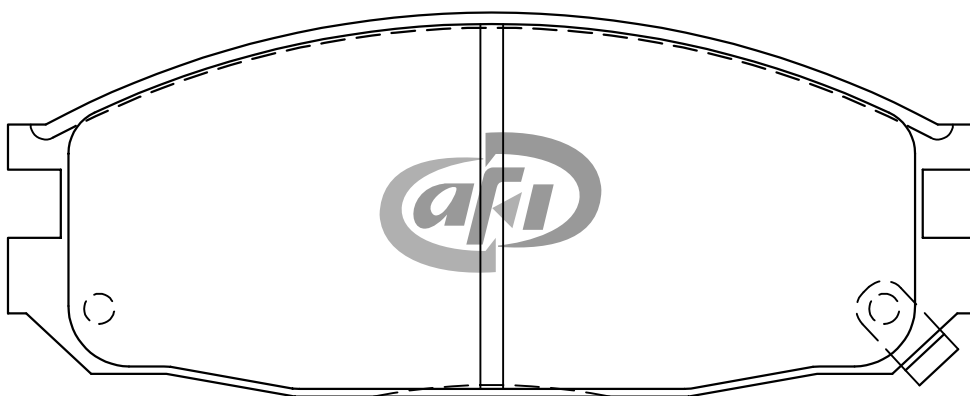

AUTOMOTIVE DISC PAD IDENTIFICATION

X = 127.7mm Y= 50.5mm Z= 17.0mm

Part No : **D 1070**

Vehicle Make	Model	Year	F / R
NISSAN	Vanette C22 86'	1990	FRONT

These pads are **RIGHT** and **LEFT HANDED**.

SET CONSISTS OF :

2 D1070

2 D1071

X = 127.7mm Y= 50.5mm Z= 17.0mm

Part No : **D 1071M**

Vehicle Make	Model	Year	F / R
NISSAN	Vanette C22	1988	FRONT