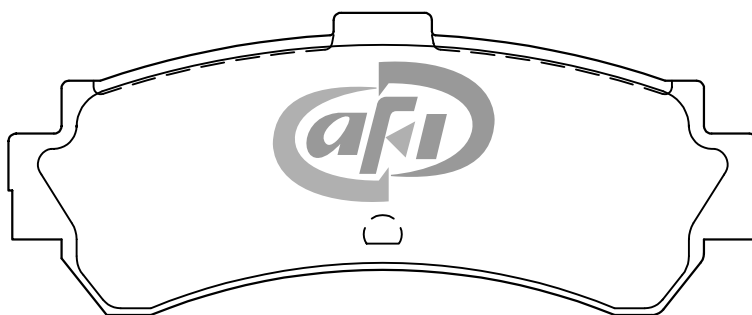

## AUTOMOTIVE DISC PAD IDENTIFICATION

These pads are **RIGHT** and **LEFT HANDED**.

X = 99.5mm Y= 40.0mm Z= 15.0 mm

X = 99.5mm Y= 40.0mm Z= 15.0 mm

Part No : **D 1205M**

Vehicle Make	Model	Year	F / R
NISSAN	Sunny 1500 Sentra B14 1.6	1996 1995	REAR