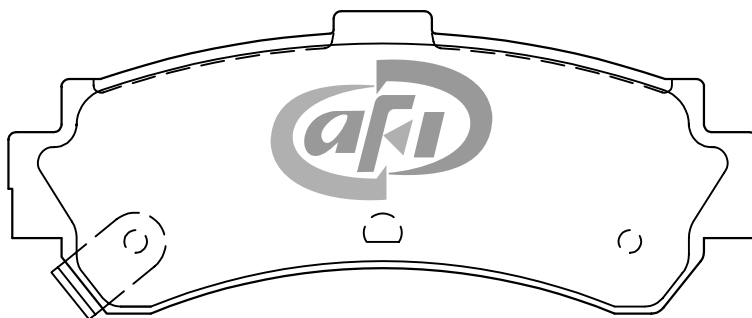

## AUTOMOTIVE DISC PAD IDENTIFICATION

These pads are **RIGHT** and **LEFT HANDED**.

X = 99.5mm Y= 40.0mm Z= 15.0 mm

X = 99.5mm Y= 40.0mm Z= 15.0 mm

Part No : **D 1205M**

Vehicle Make	Model	Year	F / R
NISSAN	Sunny 1500 Sentra B14 1.6	1996 1995	REAR