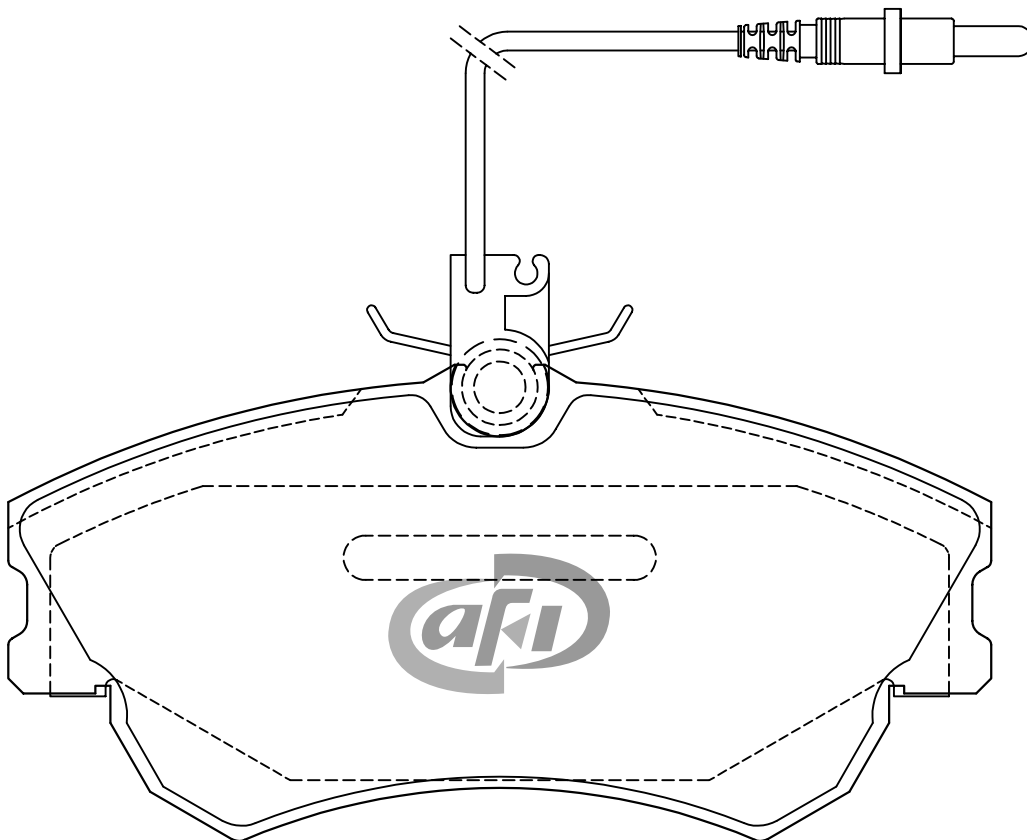

## AUTOMOTIVE DISC PAD IDENTIFICATION

X = 130.0mm Y= 63.5mm Z= 17.5mm

2 PADS WITH WIRE SENSORS,  
2 PADS WITHOUT

WVA No : **21888**  
**21889**

Part No :

Vehicle Make	Model	Year	F / R
RENAULT	Escape 2.0, Enviro 2.0	1996 - on	FRONT