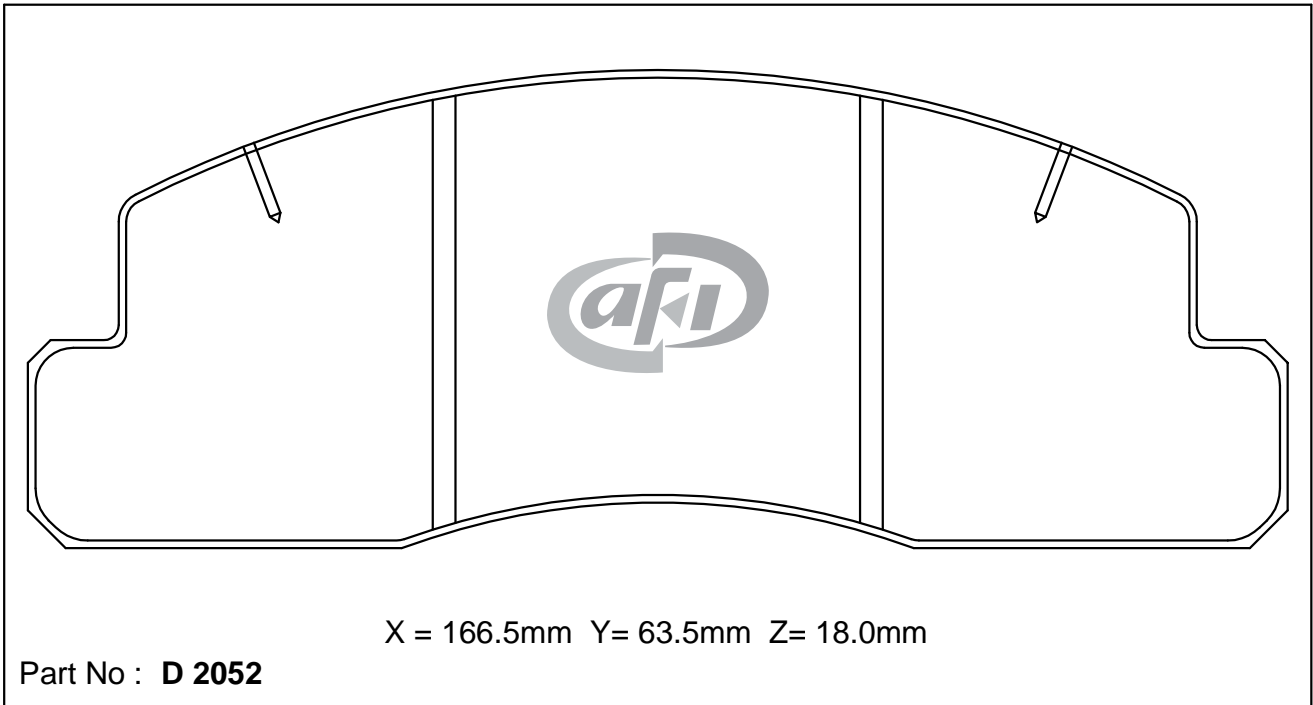

AUTOMOTIVE DISC PAD IDENTIFICATION

Vehicle Make	Model	Year	F / R
TOYOTA	Dyna 4000	-	FRONT

Vehicle Make	Model	Year	F / R
TOYOTA	Corona ST171	1988	REAR