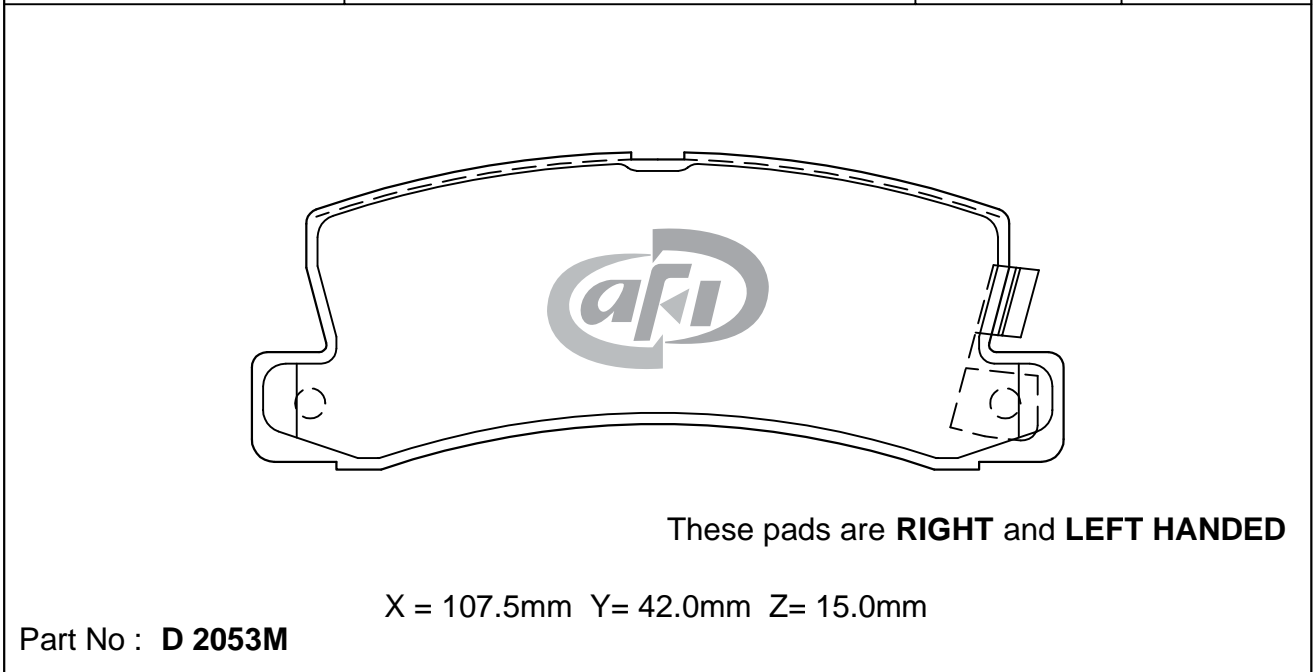

AUTOMOTIVE DISC PAD IDENTIFICATION

Vehicle Make	Model	Year	F / R
TOYOTA	Dyna 4000	-	FRONT

Vehicle Make	Model	Year	F / R
TOYOTA	Corona ST171	1988	REAR